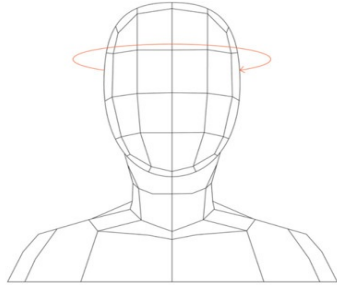

Size Chart

SIZE	HEAD CIRC.
XS-S	51-54 cm 20-21"
M-L	55-58 cm 22-23"
XL-XXL	59-62 cm 23-24"

Helmet sizes are based on the circumference of your head. To determine the correct size, wrap a measuring tape around your head as shown in the diagram. Once you've determined your measurement, use the chart here to find your correct size.