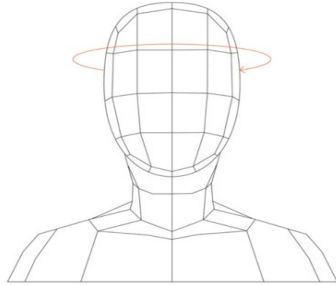

Size Chart

| SIZE | HEAD CIRC. |
|--------|--------------------|
| XS-S | 51-54 cm 20-21" |
| M-L | 55-58 cm 22-23" |
| XL-XXL | 59-62 cm 23-24" |

Helmet sizes are based on the circumference of your head. To determine the correct size, wrap a measuring tape around your head as shown in the diagram. Once you've determined your measurement, use the chart here to find your correct size.