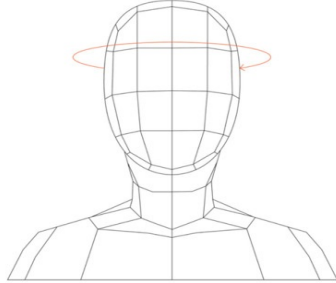

Size Chart

SIZE	HEAD CIRC.
S	50-56 cm 20-22"
M	54-59 cm 21-23"
L	56-62 cm 22-24"

Helmet sizes are based on the circumference of your head. To determine the correct size, wrap a measuring tape around your head as shown in the diagram. Once you've determined your measurement, use the chart here to find your correct size.