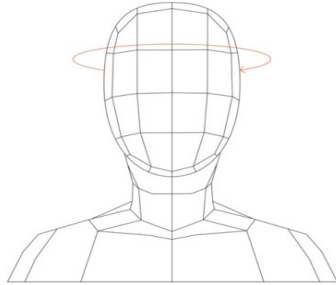

Size Chart

SIZE	HEAD CIRC.
XS-S	51-54 cm 20-21"
M-L	55-58 cm 22-23"
XL-XXL	59-62 cm 23-24"

Helmet sizes are based on the circumference of your head. To determine the correct size, wrap a measuring tape around your head as shown in the diagram. Once you've determined your measurement, use the chart here to find your correct size.