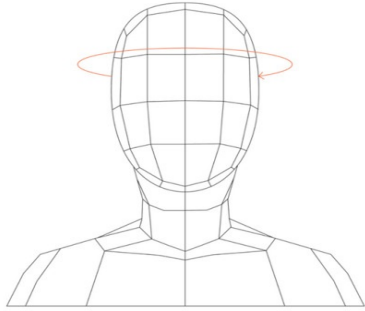

Size Chart

SIZE	HEAD CIRC.
XS-S	55-58 cm 22-23"
M-L	59-62 cm 23-24"

Helmet sizes are based on the circumference of your head. To determine the correct size, wrap a measuring tape around your head as shown in the diagram. Once you've determined your measurement, use the chart here to find your correct size.