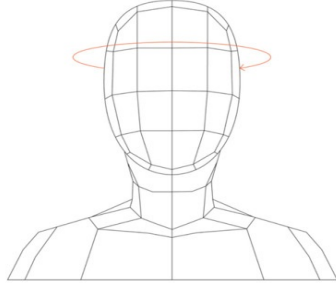

## Size Chart

SIZE	HEAD CIRC.
S	50-56 cm 20-22"
M	54-59 cm 21-23"
L	56-61 cm 22-24"

Helmet sizes are based on the circumference of your head. To determine the correct size, wrap a measuring tape around your head as shown in the diagram. Once you've determined your measurement, use the chart here to find your correct size.