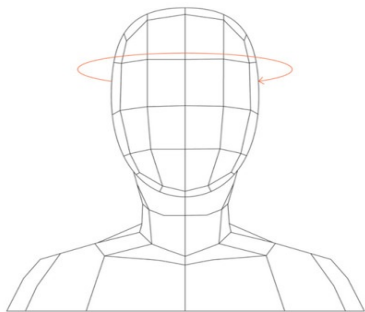

Size Chart

SIZE	HEAD CIRC.
S	55-58 cm 22-23"
M	59-61 cm 23-24"

Helmet sizes are based on the circumference of your head. To determine the correct size, wrap a measuring tape around your head as shown in the diagram. Once you've determined your measurement, use the chart here to find your correct size.