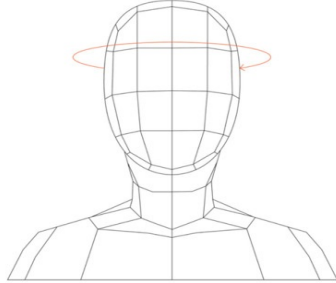

Size Chart

| SIZE | HEAD CIRC. |
|------|--------------------|
| S | 50-56 cm 20-22" |
| M | 54-59 cm 21-23" |
| L | 56-61 cm 22-24" |

Helmet sizes are based on the circumference of your head. To determine the correct size, wrap a measuring tape around your head as shown in the diagram. Once you've determined your measurement, use the chart here to find your correct size.