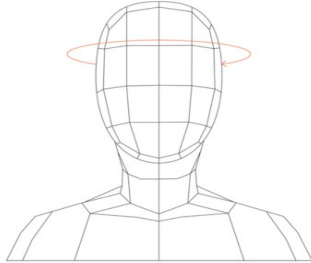

## Size Chart

SIZE	HEAD CIRC.
XS	48-52 cm 19-20"
S	51-54 cm 20-21"
M	55-58 cm 22-23"
L	59-62 cm 23-24"

Helmet sizes are based on the circumference of your head. To determine the correct size, wrap a measuring tape around your head as shown in the diagram. Once you've determined your measurement, use the chart here to find your correct size.