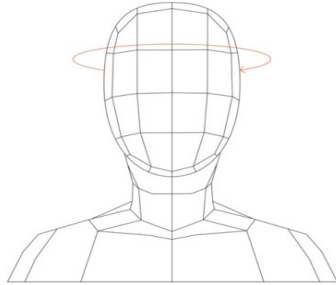

Size Chart

SIZE	HEAD CIRC.
XXS	48-52 cm 19-20"
XS-S	51-54 cm 20-21"
M-L	55-58 cm 22-23"

Helmet sizes are based on the circumference of your head. To determine the correct size, wrap a measuring tape around your head as shown in the diagram. Once you've determined your measurement, use the chart here to find your correct size.