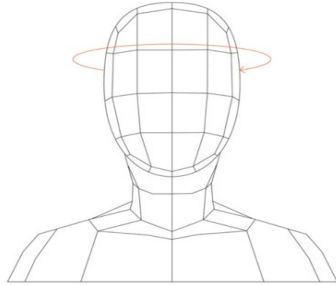

## Size Chart

SIZE	HEAD CIRC.
XXS	48-52 cm 19-20"
XS-S	51-54 cm 20-21"
M-L	55-58 cm 22-23"

Helmet sizes are based on the circumference of your head. To determine the correct size, wrap a measuring tape around your head as shown in the diagram. Once you've determined your measurement, use the chart here to find your correct size.