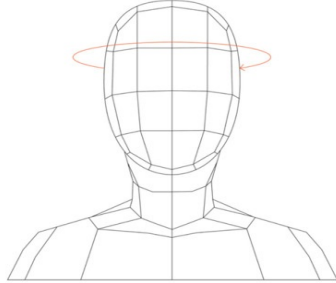

Size Chart

| SIZE | HEAD CIRC. |
|------|--------------------|
| XXS | 48-52 cm 19-20" |
| XS-S | 51-54 cm 20-21" |
| M-L | 55-58 cm 22-23" |

Helmet sizes are based on the circumference of your head. To determine the correct size, wrap a measuring tape around your head as shown in the diagram. Once you've determined your measurement, use the chart here to find your correct size.