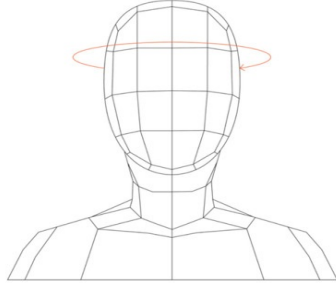

## Size Chart

SIZE	HEAD CIRC.
XS-S	51-54 cm 20-21"
M-L	55-58 cm 22-23"
XL-XXL	59-62 cm 23-24"

Helmet sizes are based on the circumference of your head. To determine the correct size, wrap a measuring tape around your head as shown in the diagram. Once you've determined your measurement, use the chart here to find your correct size.