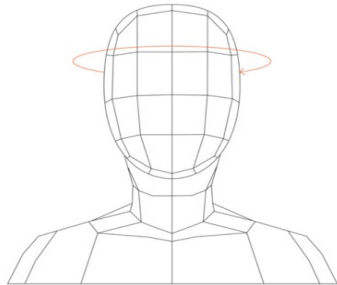

Size Chart

SIZE	HEAD CIRC.
XXS	48-52 cm 19-20"
XS-S	51-54 cm 20-21"
M-L	55-58 cm 22-23"

Helmet sizes are based on the circumference of your head. To determine the correct size, wrap a measuring tape around your head as shown in the diagram. Once you've determined your measurement, use the chart here to find your correct size.