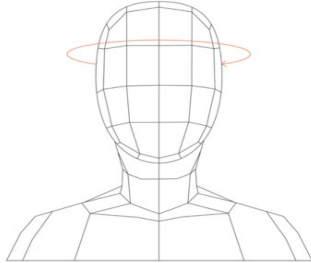

Size Chart

SIZE	HEAD CIRC.
XS	48-52 cm 19-20"
S	51-54 cm 20-21"
M	55-58 cm 22-23"
L	59-62 cm 23-24"

Helmet sizes are based on the circumference of your head. To determine the correct size, wrap a measuring tape around your head as shown in the diagram. Once you've determined your measurement, use the chart here to find your correct size.