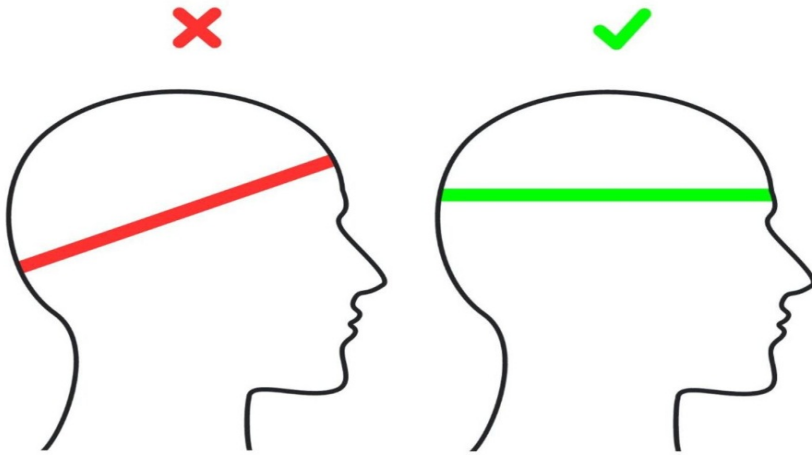

Size Guide

Finding your perfect fit

Discovering the ideal size for your KASK helmet is as easy as measuring the circumference of your head. Position a tape measure just above your ears. In the figure above, the dashed line shows the correct inclination.

This item's sizes

Size	cm	inches
M	55 - 58	21 5/8 - 22 7/8
L	59 - 62	23 3/8 - 24 1/2