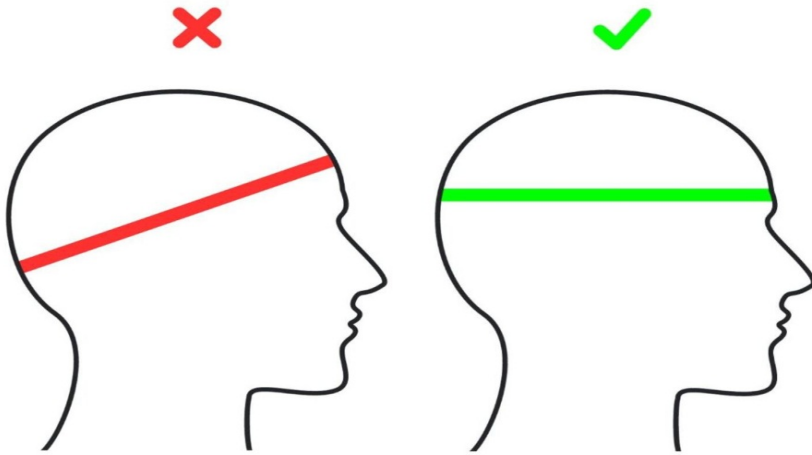

## Size Guide

### Finding your perfect fit

Discovering the ideal size for your KASK helmet is as easy as measuring the circumference of your head. Position a tape measure just above your ears. In the figure above, the dashed line shows the correct inclination.

### This item's sizes

Size	cm	inches
M	52 - 58	20 1/2 - 22 7/8
L	59 - 62	23 3/8 - 24 1/2