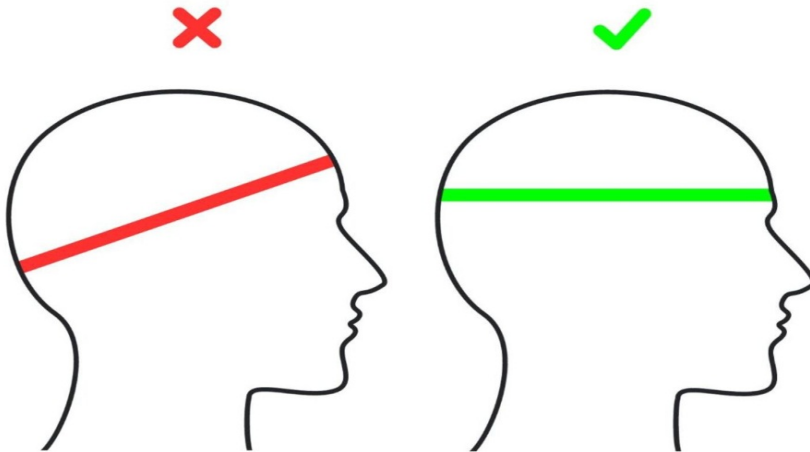

Size Guide

Finding your perfect fit

Discovering the ideal size for your KASK helmet is as easy as measuring the circumference of your head. Position a tape measure just above your ears. In the figure above, the dashed line shows the correct inclination.

This item's sizes

Size	cm	inches
S	50 - 56	19 5/8 - 22 1/8
M	52 - 58	20 1/2 - 22 7/8
L	59 - 62	23 3/8 - 24 1/2