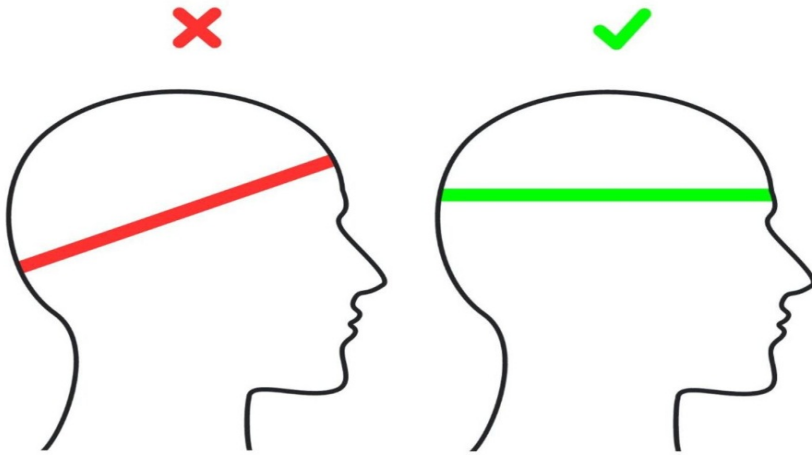

Size Guide

Finding your perfect fit

Discovering the ideal size for your KASK helmet is as easy as measuring the circumference of your head. Position a tape measure just above your ears. In the figure above, the dashed line shows the correct inclination.

This item's sizes

Size	cm	inches
M	52 - 58	20 1/2 - 22 7/8
L	59 - 62	23 3/8 - 24 1/2