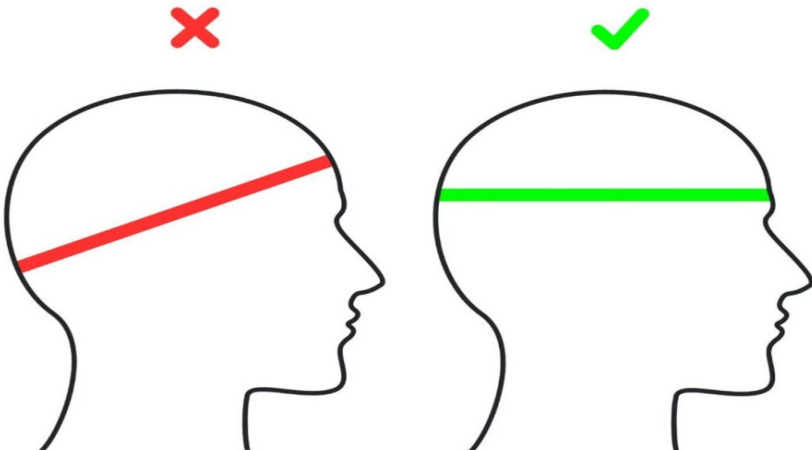

**Size Guide**

**Finding your perfect fit**

Discovering the ideal size for your KASK helmet is as easy as measuring the circumference of your head. Position a tape measure just above your ears. In the figure above, the dashed line shows the correct inclination.

**This item's sizes**

Size	cm	inches
M	52 - 58	20 1/2 - 22 7/8
L	59 - 62	23 3/8 - 24 1/2