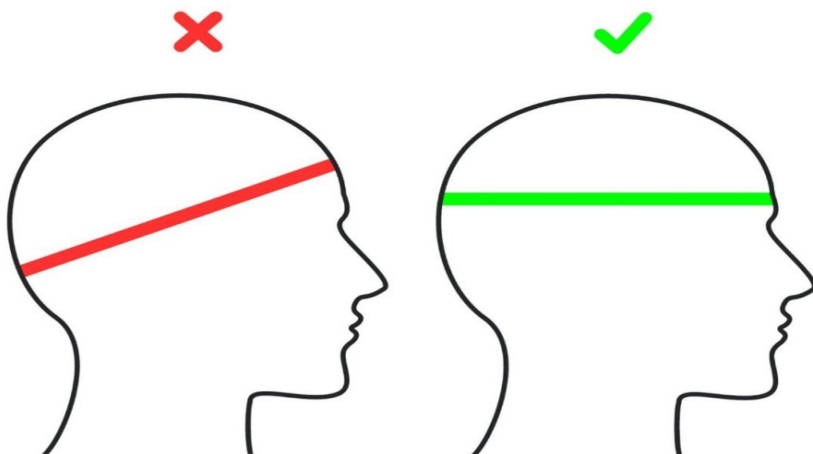

## Size Guide

### Finding your perfect fit

Discovering the ideal size for your KASK helmet is as easy as measuring the circumference of your head. Position a tape measure just above your ears. In the figure above, the dashed line shows the correct inclination.