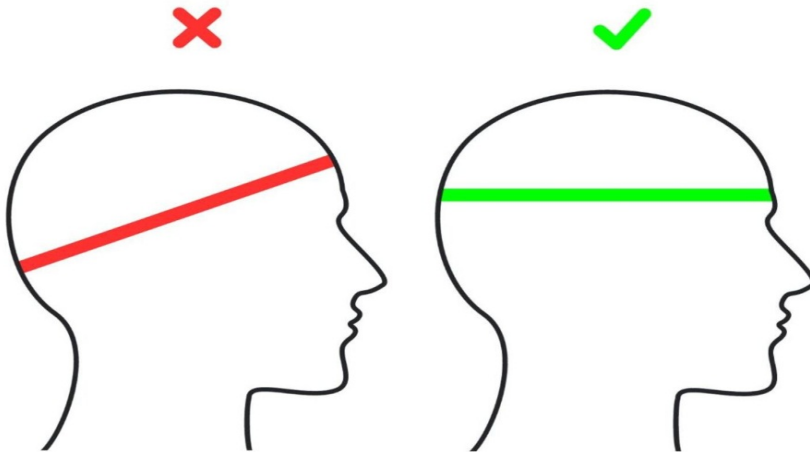

## Size Guide

### Finding your perfect fit

Discovering the ideal size for your KASK helmet is as easy as measuring the circumference of your head. Position a tape measure just above your ears. In the figure above, the dashed line shows the correct inclination.