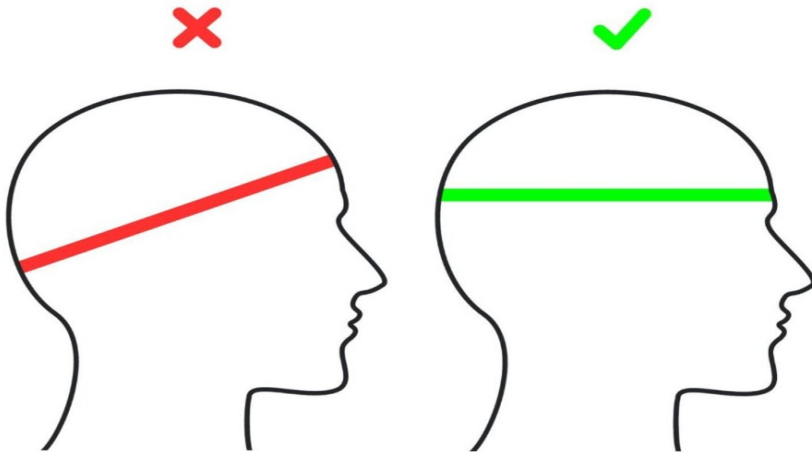

Size Guide

Finding your perfect fit

Discovering the ideal size for your KASK helmet is as easy as measuring the circumference of your head. Position a tape measure just above your ears. In the figure above, the dashed line shows the correct inclination.

This item's sizes

Size	cm	inches
S	50 - 56	19 5/8 - 22 1/8
M	52 - 58	20 1/2 - 22 7/8
L	59 - 62	23 3/8 - 24 1/2