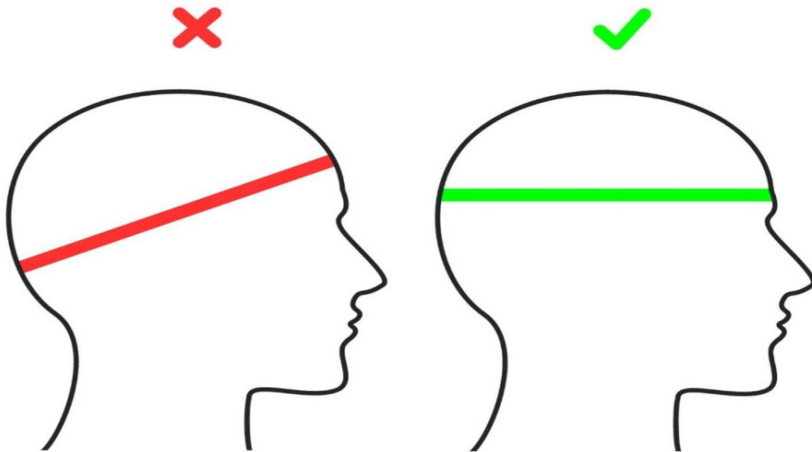

## Size Guide

### Finding your perfect fit

Discovering the ideal size for your KASK helmet is as easy as measuring the circumference of your head. Position a tape measure just above your ears. In the figure above, the dashed line shows the correct inclination.