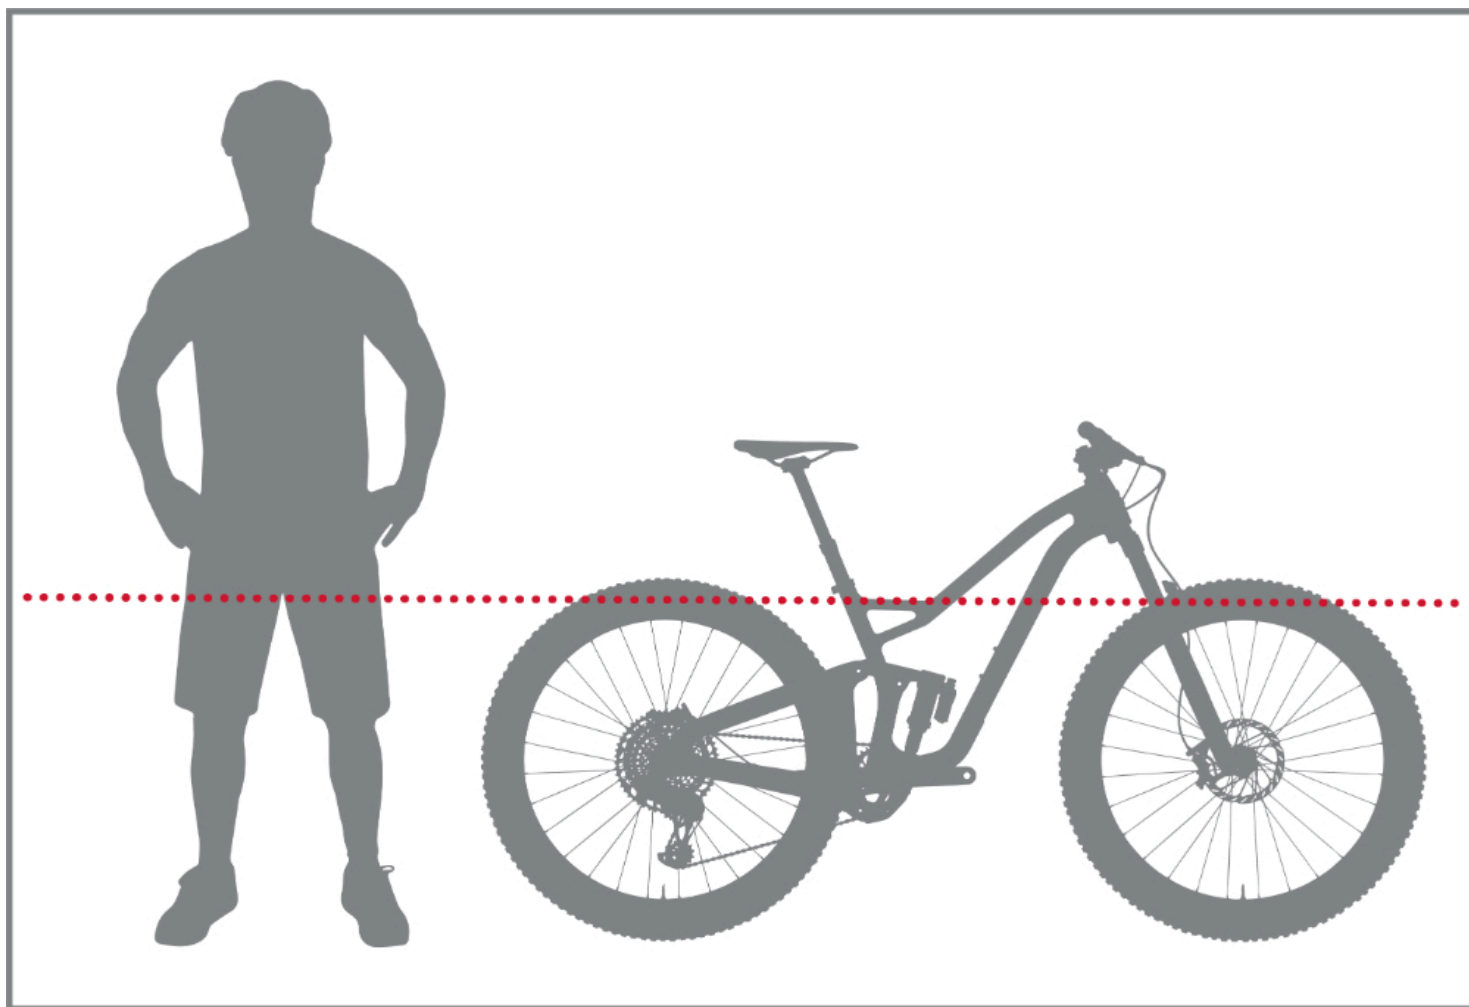

### Frame Size Recommendations by Height

#### **MED**

5'8"-6'0" 1.73-1.83M

#### **LG**

5'11"-6'3" 1.8-1.91M

#### **X-LG**

6'3"-6'7" 1.91-2.01M