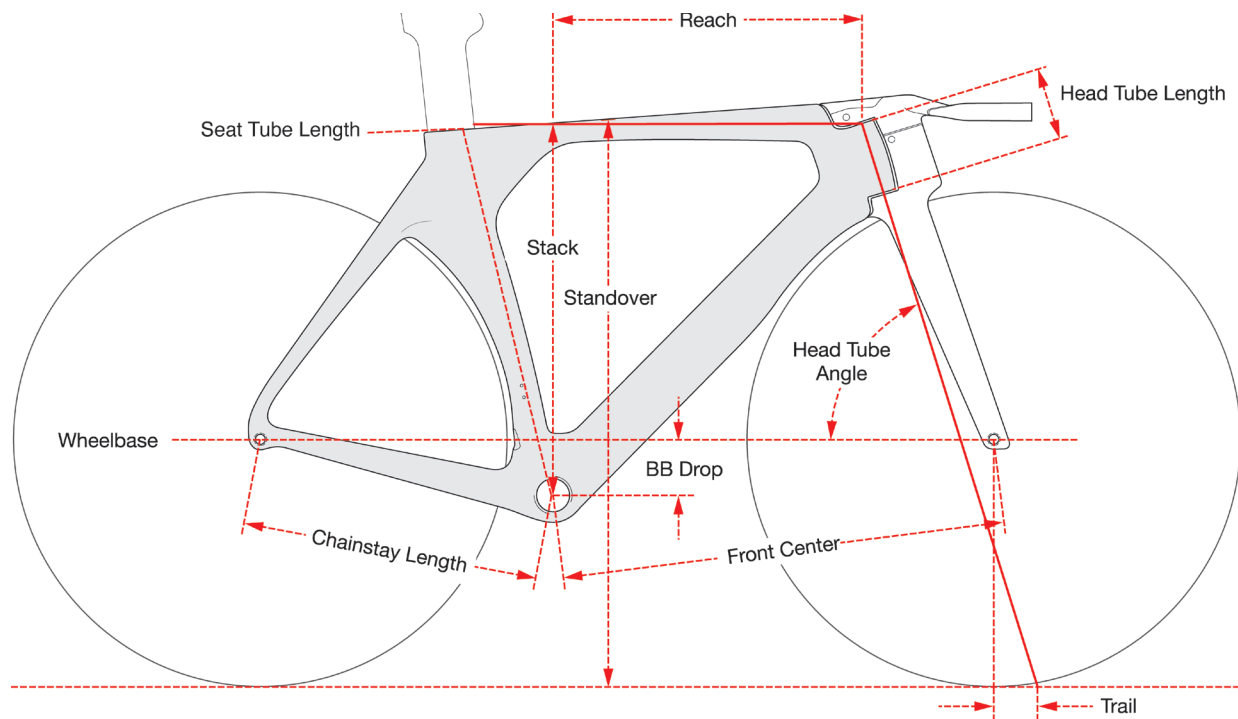

GEOMETRY

SIZE	48	51	54	56	58
STACK	466	486	503	521	540
REACH	388	404	418	431	437
SEAT TUBE ANGLE	n/a	n/a	n/a	n/a	n/a
SEAT TUBE LENGTH*	467	495	511	528	547
EFFECTIVE TT LENGTH	513/479	534/499	553/516	571/533	588/549
HEAD TUBE ANGLE	71	72.5	72.5	72.5	72.5
FORK OFFSET (RWD/FWD)	52	43	43	43	43
FORK LENGTH	363	363	363	363	363
HEAD TUBE LENGTH	67.5	81	98	117	137
BB DROP	75	75	75	75	75
FRONT CENTRE	582	583	602	622	640
CHAIN STAY LENGTH	405	405	405	405	405
STANDOVER**	732	758	773	790	808
WHEELBASE	975	976	995	1015	1033

*Bottom bracket centre to top of seat tube

**5cm in front of bottom bracket