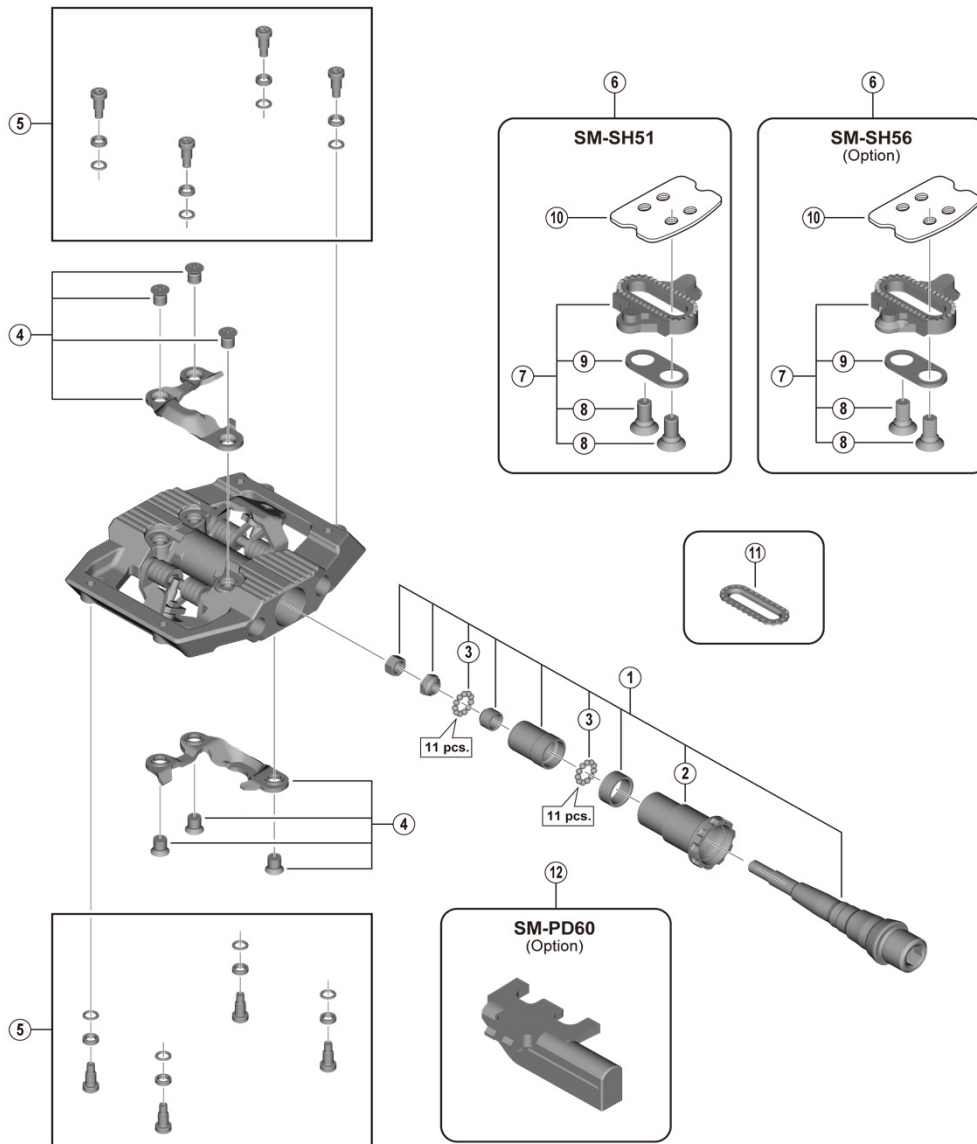

SAINT SPD Pedals PD-M821

ITEM NO.	SHIMANO CODE NO.	DESCRIPTION
1	YL8U98010	Pedal axle assembly (right / B.C.9/16" x 20T.P.I.)
	YL8U98020	Pedal axle assembly (left / B.C.9/16" x 20T.P.I.)
2	YL8U98030	Lock bush (right)
	YL8U98040	Lock bush (left)
3	Y41N98030	Steel ball (3/32") 62 pcs.
4	Y46K98030	Body cover (right) and fixing screws (M5)
	Y46K98040	Body cover (left) and fixing screws (M5)
5	YL8798010	Pin and spacer (9 pcs.)
6	Y42498220	SM-SH51 Cleat set (single release mode / pair)
	Y41S98092	SM-SH56 Cleat set (multiple release mode / pair)
7	Y42498201	SM-SH51 Cleat set without cleat nut (single release mode / pair)
	Y41S98100	SM-SH56 Cleat set without cleat nut (multiple release mode / pair)
8	Y41704030	Cleat fixing bolt (1 pc.)
9	Y42423000	Cleat adapter (1 pc.)
10	YL0E04000	Cleat nut (1 pc.)
11	YL8098030	SPD Cleat spacer (2 pcs.)
12	Y40Z98010	SM-PD60 Reflector unit standard/AS (pair/option)